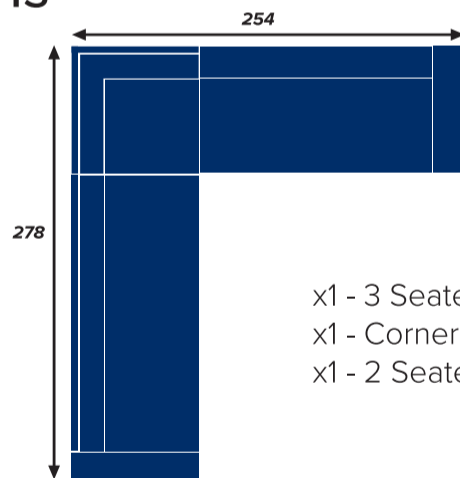

## Range

**4 Seater Sofa**  
Height: 95 Width: 235 Depth: 97

**3 Seater Sofa**  
Height: 95 Width: 207 Depth: 97

**2 Seater Sofa**  
Height: 95 Width: 183 Depth: 97

**Cuddler**  
Height: 95 Width: 145 Depth: 97

**Chair**  
Height: 95 Width: 100 Depth: 97

**Storage Footstool**  
Height: 46 Width: 65 Depth: 56

**4 Seater Sofa LHF/RHF**  
Height: 95 Width: 209 Depth: 97

**3 Seater Sofa LHF/RHF**  
Height: 95 Width: 181 Depth: 97

**2 Seater Sofa LHF/RHF**  
Height: 95 Width: 157 Depth: 97

**Cuddler LHF/RHF**  
Height: 95 Width: 119 Depth: 97

**Corner Unit**  
Height: 95 Width: 97 Depth: 97

**Feature Footstool**  
Height: 30 Width: 90 Depth: 90

## Suggested Configurations

x1 - 2 Seater LHF  
x1 - Corner Unit  
x1 - Cuddler RHF

x1 - 3 Seater LHF  
x1 - Corner Unit  
x1 - 2 Seater RHF

x1 - 4 Seater LHF  
x1 - Corner Unit  
x1 - 3 Seater RHF