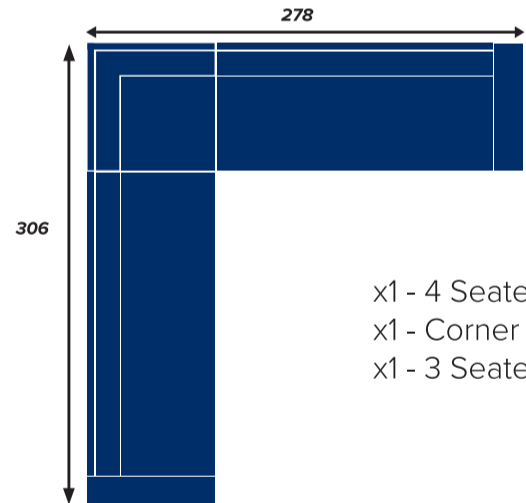

## Range

**4 Seater Sofa**  
Height: 95 Width: 235 Depth: 97

**3 Seater Sofa**  
Height: 95 Width: 207 Depth: 97

**2 Seater Sofa**  
Height: 95 Width: 183 Depth: 97

**Cuddler**  
Height: 95 Width: 145 Depth: 97

**Chair**  
Height: 95 Width: 100 Depth: 97

**Storage Footstool**  
Height: 46 Width: 65 Depth: 56

**4 Seater Sofa LHF/RHF**  
Height: 95 Width: 209 Depth: 97

**3 Seater Sofa LHF/RHF**  
Height: 95 Width: 181 Depth: 97

**2 Seater Sofa LHF/RHF**  
Height: 95 Width: 157 Depth: 97

**Cuddler LHF/RHF**  
Height: 95 Width: 119 Depth: 97

**Corner Unit**  
Height: 95 Width: 97 Depth: 97

**Feature Footstool**  
Height: 30 Width: 90 Depth: 90

## Suggested Configurations

x1 - 2 Seater LHF  
x1 - Corner Unit  
x1 - Cuddler RHF

x1 - 3 Seater LHF  
x1 - Corner Unit  
x1 - 2 Seater RHF

x1 - 4 Seater LHF  
x1 - Corner Unit  
x1 - 3 Seater RHF