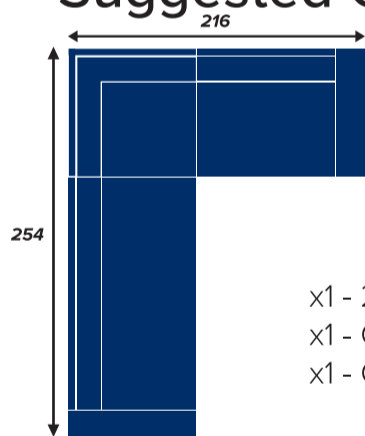

## Range

**4 Seater Sofa**  
Height: 95 Width: 235 Depth: 97

**3 Seater Sofa**  
Height: 95 Width: 207 Depth: 97

**2 Seater Sofa**  
Height: 95 Width: 183 Depth: 97

**Cuddler**  
Height: 95 Width: 145 Depth: 97

**Chair**  
Height: 95 Width: 100 Depth: 97

**Storage Footstool**  
Height: 46 Width: 65 Depth: 56

**4 Seater Sofa LHF/RHF**  
Height: 95 Width: 209 Depth: 97

**3 Seater Sofa LHF/RHF**  
Height: 95 Width: 181 Depth: 97

**2 Seater Sofa LHF/RHF**  
Height: 95 Width: 157 Depth: 97

**Cuddler LHF/RHF**  
Height: 95 Width: 119 Depth: 97

**Corner Unit**  
Height: 95 Width: 97 Depth: 97

**Feature Footstool**  
Height: 30 Width: 90 Depth: 90

## Suggested Configurations

x1 - 2 Seater LHF  
x1 - Corner Unit  
x1 - Cuddler RHF

x1 - 3 Seater LHF  
x1 - Corner Unit  
x1 - 2 Seater RHF

x1 - 4 Seater LHF  
x1 - Corner Unit  
x1 - 3 Seater RHF