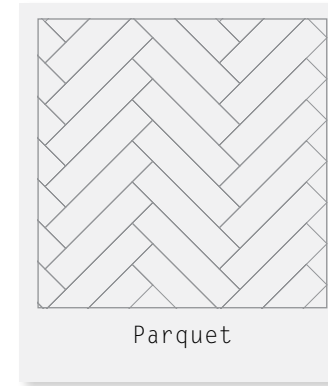

Kalmar Oak in Parquet
(Small FP118)
(Large FP141)

Native Grey Wood in Parquet
(Small FP137)
(Large FP160)

Shown on page 96

FP134 Rural Oak in Small Parquet laying pattern

Plank sizes used to create this pattern...

Small
76 x 229mm

Also available in:

Large
114 x 457mm

New antimicrobial protection
Proven to reduce the presence of potentially harmful bacteria by 99.9% over 24 hours.

Drift Oak in Parquet
(Small FP130)
(Large FP153)