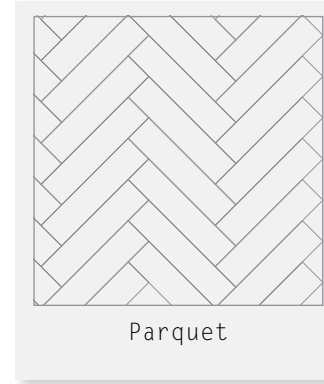

Amtico Form | Parquet

Plank sizes used to create this pattern...

Small
76 x 229mm

Also available in:

Large
114 x 457mm