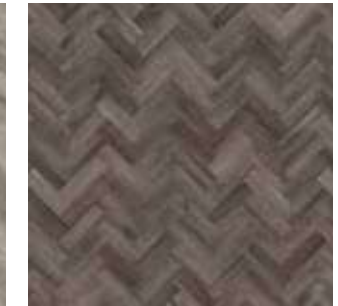

Burnished Timber in Parquet
(Small FP133)
(Large FP156)