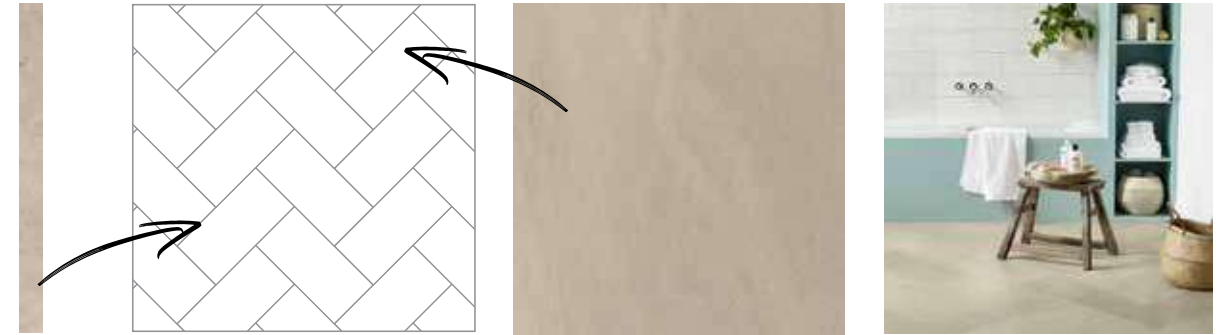

STRIPWOOD

Size shown: 178 x 1219mm

Herringbone

HERRINGBONE TILE

Size shown: 305 x 610mm (stripping optional)

HERRINGBONE PLANK

Size shown: 152 x 914mm

i Amtico Form is available in a range of plank and tile sizes. Please refer to page 106 for size options.

Stripping.

Grout style stripping is the essential touch that sets off the very subtle variations in colour that run through Amtico Form. Choose the perfect size stripping to define the finished laying pattern of your floor.