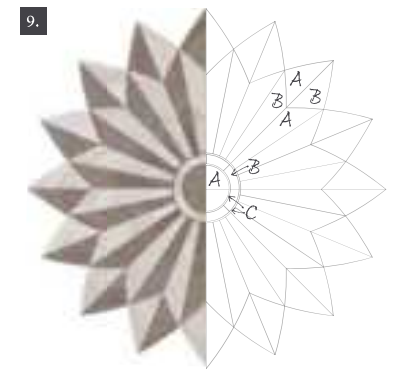

Motifs.

A motif is a stamp of individuality and a stunning addition to your home. Create a statement in your hallway or a focal point in your living room.

FIND YOUR
NEAREST
RETAILER AT
AMTICO.COM

1. Pavilion

AR0MC9501
1562mm diameter
Product shown:
A = Ink Wash Wood

2. Small Star

AR0MC300
610mm diameter
Products shown:
A = Equator Wave
B = Parisian Pine
C = Script Maple Silver
D = White Wash Wood

3. Cassini Oval

AR0MC190
709 x 1034mm
Products shown:
A = Basilica Salt
B = Basilica Shell

4. Lotus

AR0MC400
915mm diameter
Products shown:
A = White Wash Wood
B = Nomad Oak
C = Chateau Oak
D = Shore Oak
E = Shore Oak

5. Myron

AR0MC160
915mm diameter
Product shown:
A and B =
Cornish Oak

6. Constellation

AR0MC210
890mm diameter
Products shown:
A = Cornish Oak
B = Manor Oak
C = Reclaimed Oak

7. Manhattan

AR0MC220
890mm diameter
Products shown:
A = Patina Vapour
B = Shibori Jasmine
C = Cirrus Dawn
D = Cirrus Mist

8. Origami

AR0MC200
890mm diameter
Products shown:
A = York Oak
B = Cornish Oak
C and D = Brushed Oak

9. Apollo

AR0MC230
890mm diameter
Products shown:
A = Wharf Oak
B = White Wash Wood
C = Stria Rock