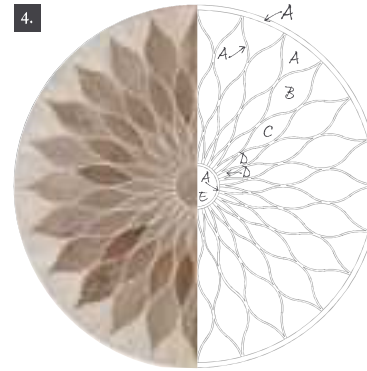

Motifs.

A motif is a stamp of individuality and a stunning addition to your home. Create a statement in your hallway or a focal point in your living room.

FIND YOUR
NEAREST
RETAILER AT
AMTICO.COM

1. Pavilion

AR0MC9501
1562mm diameter
Product shown:
A = Ink Wash Wood

2. Small Star

AR0MC300
610mm diameter
Products shown:
A = Equator Wave
B = Parisian Pine
C = Script Maple Silver
D = White Wash Wood

3. Cassini Oval

AR0MC190
709 x 1034mm
Products shown:
A = Basilica Salt
B = Basilica Shell

4. Lotus

AR0MC400
915mm diameter
Products shown:
A = White Wash Wood
B = Nomad Oak
C = Chateau Oak
D = Shore Oak
E = Shore Oak

5. Myron

AR0MC160
915mm diameter
Product shown:
A and B =
Cornish Oak

6. Constellation

AR0MC210
890mm diameter
Products shown:
A = Cornish Oak
B = Manor Oak
C = Reclaimed Oak

7. Manhattan

AR0MC220
890mm diameter
Products shown:
A = Patina Vapour
B = Shibori Jasmine
C = Cirrus Dawn
D = Cirrus Mist

8. Origami

AR0MC200
890mm diameter
Products shown:
A = York Oak
B = Cornish Oak
C and D = Brushed Oak

9. Apollo

AR0MC230
890mm diameter
Products shown:
A = Wharf Oak
B = White Wash Wood
C = Stria Rock