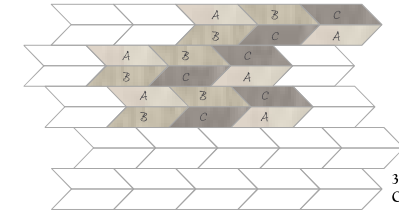

### Arrow

114 x 457mm

2 Products  
Code: EP160

3 Products  
Code: EP163