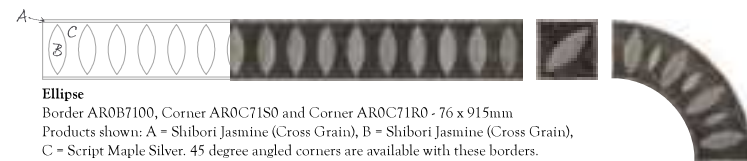

Ellipse
Border AR0B7100, Corner AR0C71S0 and Corner AR0C71R0 - 76 x 915mm
Products shown: A = Shibori Jasmine (Cross Grain), B = Shibori Jasmine (Cross Grain), C = Script Maple Silver. 45 degree angled corners are available with these borders.